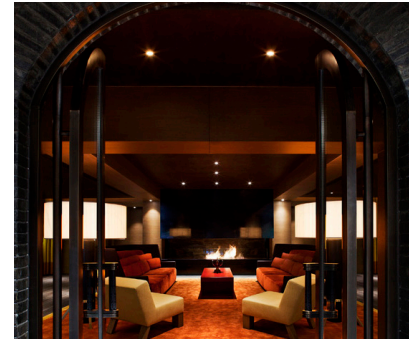

GRAND HYATT, INCHEON, KOR

With 1,022 rooms, suites and residences, the Grand Hyatt Incheon offers a subtle blend of Western and Korean traditions. Inspired by the hotel's location, the interior design emulates calmness and fluidity through the use of organic forms, empty space and a carefully edited materials palette., the new Grand Hyatt Incheon provides an unparalleled guest experience unique to the region. The West Tower has been named Korea's first LEED® (Leadership in Energy & Environmental Design) Gold-Certified hotel by the U.S. Green Building Council.

MGM DIAOYUTAI BOUTIQUE HOTEL, CHENGDU, PRC

Set in the ancient, traditional alleyways of Chengdu's historic center, this boutique hotel experience offers 50 rooms that inhabit 2 separate buildings. The design was an artistic journey through playful use of materials, colors and decorations that give an absolutely unique experience for guests. CD+M designed lighting solutions that addressed all of the concerns and requirements of the space, and provided designs for all of the public interior spaces, as well as the exterior facades and landscape.

JW MARRIOTT HOTEL, TAIYUAN, PRC

As the first super 5-star luxury hotel in Shanxi Province, PRC, this JW Marriott will be opened to public in 2017. The hotel is situated in a large size urban mixed use project – MAO YE with a total GFA of 650,000 SM. The luxury hotel owns more than 300 guest rooms, including presidential suites, Vice-Presidential suites, Chinese Restaurant, Specialty Restaurant, Ball Room, Fitness Center etc. CD+M is teaming up with Wilson Associates to provide the lighting design for the entire interior public spaces.