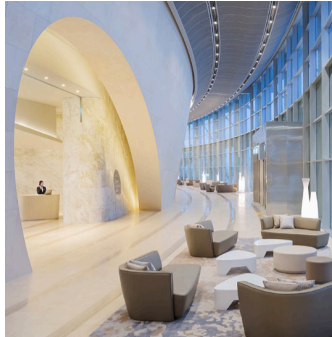

GRAND HYATT, INCHEON, KOR

With 1,022 rooms, suites and residences, the Grand Hyatt Incheon offers a subtle blend of Western and Korean traditions. Inspired by the hotel's location, the interior design emulates calmness and fluidity through the use of organic forms, empty space and a carefully edited materials palette., the new Grand Hyatt Incheon provides an unparalleled guest experience unique to the region. The West Tower has been named Korea's first LEED® (Leadership in Energy & Environmental Design) Gold-Certified hotel by the U.S. Green Building Council.

MGM DIAOYUTAI BOUTIQUE HOTEL, CHENGDU, PRC

Set in the ancient, traditional alleyways of Chengdu's historic center, this boutique hotel experience offers 50 rooms that inhabit 2 separate buildings. The design was an artistic journey through playful use of materials, colors and decorations that give an absolutely unique experience for guests. CD+M designed lighting solutions that addressed all of the concerns and requirements of the space, and provided designs for all of the public interior spaces, as well as the exterior facades and landscape.

JW MARRIOTT HOTEL, TAIYUAN, PRC

As the first super 5-star luxury hotel in Shanxi Province, PRC, this JW Marriott will be opened to public in 2017. The hotel is situated in a large size urban mixed use project – MAO YE with a total GFA of 650,000 SM. The luxury hotel owns more than 300 guest rooms, including presidential suites, Vice-Presidential suites, Chinese Restaurant, Specialty Restaurant, Ball Room, Fitness Center etc. CD+M is teaming up with Wilson Associates to provide the lighting design for the entire interior public spaces.