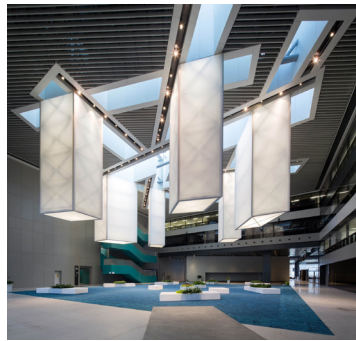

LENOVO HEADQUARTERS, BEIJING, PRC

At the core of the lighting design team's plans for Lenovo's new Global Headquarters is the Owner's commitment to receive both LEED Gold and CHINA Green Building 3 Star status. The fundamental concept of the lighting scheme is to deliver natural light into as many interior spaces as possible, and supplement with state-of-the-art artificial lighting only where necessary. An Advanced Intelligent Lighting System is integrated throughout the campus, detecting motion and light levels, enhancing and refining as necessary to meet the task lighting needs for each unique space.

CONTACT:

Ted Ferreira, Principal
tferreira@cdmlight.com
1344 La France St. NW, Suite 1
Atlanta, GA 30307 US
+ 1 404 522 9911

Bill Johnson, Director
bjohnson@cdmlight.com
PO Box 476224
Dubai, UAE
+ 971 4 441 6603

Marc Rosenberg, Principal
mrosenberg@cdmlight.com
1800 South Brand Blvd., Suite 302
Glendale, CA 91204
+ 1 818 241 2601

Sunny Kang, Associate Principal
skang@cdmlight.com
3 Bai Jia Zhuang Road, Unit C2-101
Chaoyang District, Beijing PRC 100020
+ 86 010 6591 9318