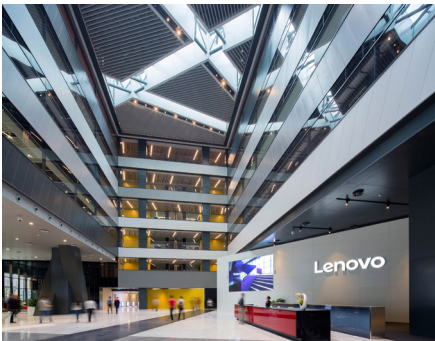

LENOVO HEADQUARTERS, BEIJING, PRC

At the core of the lighting design team's plans for Lenovo's new Global Headquarters is the Owner's commitment to receive both LEED Gold and CHINA Green Building 3 Star status. The fundamental concept of the lighting scheme is to deliver natural light into as many interior spaces as possible, and supplement with state-of-the-art artificial lighting only where necessary. An Advanced Intelligent Lighting System is integrated throughout the campus, detecting motion and light levels, enhancing and refining as necessary to meet the task lighting needs for each unique space.

CONTACT:

Ted Ferreira, Principal
tferreira@cdmlight.com
1344 La France St. NW, Suite 1
Atlanta, GA 30307 US
+ 1 404 522 9911

Bill Johnson, Director
bjohnson@cdmlight.com
PO Box 476224
Dubai, UAE
+ 971 4 441 6603

Marc Rosenberg, Principal
mrosenberg@cdmlight.com
1800 South Brand Blvd., Suite 302
Glendale, CA 91204
+ 1 818 241 2601

Sunny Kang, Associate Principal
skang@cdmlight.com
3 Bai Jia Zhuang Road, Unit C2-101
Chaoyang District, Beijing PRC 100020
+ 86 010 6591 9318