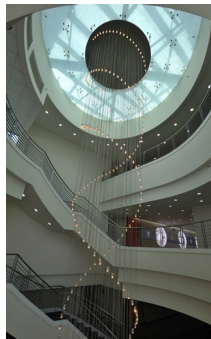

PROCTER & GAMBLE BEIJING INNOVATION CENTER, BEIJING, PRC

Completed in August 2010, Procter & Gamble's \$70 million Beijing Innovation Center is the company's sixth research facility worldwide. The facility supports P&G's global business, with its primary focus on development in emerging markets. CD+M provided specialized lighting consulting for the development including designing the centerpiece for the Beijing headquarters, a spectacular LED chandelier spanning the facility's five-level lobby.

CATIC AVIC TOWER, SHENZHEN, PRC

The 216 M tall AVIC Center tower book-ends the mixed-use CATIC City Shenzhen development. The total GFA for this project is 250,000 SM, including a shopping mall and a super high-rise office tower. The design team created a number of green strategies to meet sustainability goals, such as a green roof and an energy-efficient façade. CD+M designed the architectural facades, landscape & interiors for the overall project.