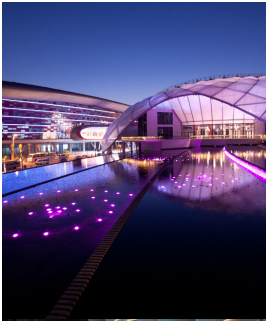

Lighting Design Group

SELECTED PROJECTS LIST MIDDLE EAST

| | |
|--|------------------------|
| Al Othman Mall | Kuwait City, Kuwait |
| Al Wathba Desert Resort | Abu Dhabi, UAE |
| Anantara Hotel & Resort | Ras Al Khaimah, UAE |
| The Avenues | Riyadh, KSA |
| Bahrain Marina Development | Manama, Bahrain |
| The Beach at JBR | Dubai, UAE |
| The Beach Promenade | Abu Dhabi, UAE |
| Burj Vista | Dubai, UAE |
| Children's Hospital | Jeddah, KSA |
| City Centre Malls | Various Locations, GCC |
| City of Lights Plot 3 Master Plan, Al Reem Island | Abu Dhabi, UAE |
| D3, Creative Community | Dubai, UAE |
| Delano Th8 Hotel | Dubai, UAE |
| Dubai Aquarium | Dubai, UAE |
| Dubai Hills Estates | Dubai, UAE |
| Dubai Marina Tower | Dubai, UAE |
| Dubai Parks & Resorts (Bollywood, Legoland, Outlet Village, Riverland) | Jebel Ali, UAE |
| E'toile Boutique Stores | Various Locations, GCC |
| The Dubai Mall (Fashion Avenue Expansion, Gold Souk Renovation) | Dubai, UAE |
| Fairmont Hotel | Dubai, UAE |
| Ferrari World | Abu Dhabi, UAE |
| Galleria, Al Maryah Island | Abu Dhabi, UAE |
| Grand Mosque | Al Ain, UAE |
| Hard Rock Hotel (Facades) | Abu Dhabi, UAE |
| IMG Theme Park | Dubai, UAE |
| Intercontinental Grand Marina | Abu Dhabi, UAE |
| Jumeirah Emirates Tower | Dubai, UAE |
| Peacock Park, Jumeirah Emirates Tower | Dubai, UAE |
| Jumeirah Golf Estates Master Plan | Dubai, UAE |
| Kaden Fashion Village | Riyadh, KSA |
| King Abdullah University of Science & Technology | Jeddah, KSA |
| The Green Planet Museum | Dubai, UAE |
| Mall of Arabia | Jeddah, KSA |
| Marriott Hotel | Jubail, KSA |
| Mawten Hotel | Riyadh, KSA |
| Methodist Clinic - Citywalk | Dubai, UAE |
| The Meydan – Nad Al Sheba Racecourse | Dubai, UAE |
| Neuroscience Centres | Various Locations, KSA |
| NGHA Women's Hospital | Riyadh, KSA |
| Opera Grand Tower | Dubai, UAE |
| The Palace Downtown Dubai | Dubai, UAE |
| Presidential & Vice Presidential Palace | Abu Dhabi, UAE |
| Ras Al Akhdar Boutique Hotel | Abu Dhabi, UAE |
| Sea Palace Private Residence | Abu Dhabi, UAE |
| Sheikh Shakhbout Medical City | Abu Dhabi, UAE |
| Six Flags | Dubai, UAE |
| Souk Al Bahar | Dubai, UAE |
| Tanagra Stores | Various Locations, UAE |
| The Reem Mall | Abu Dhabi, UAE |
| Vida Hotel | Dubai, UAE |
| Worlds of Wonder Amusement Park | New Delhi, India |