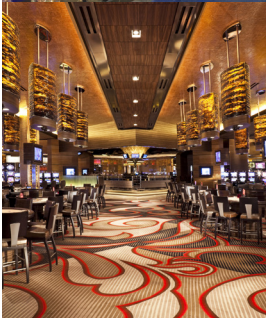

Lighting Design Group

SELECTED PROJECTS LIST GAMING

Agua Caliente Casino – Restaurants *	Palm Springs, CA
Ameristar Casino Hotel *	IA, MS & MO
Barona Valley Ranch Resort & Casino *	Lakeside, CA
Blue Sky Casino *	French Lick, IN
Bicycle Casino Hotel	Los Angeles, CA
Cache Creek Expansion	Brooks, CA
Dakota Magic Casino Expansion	Hankinson, ND
Delta Downs Racetrack Casino	Vinton, LA
Diamond Jo Casino	Dubuque, IA
Diamond Jo Casino	Northwood, IA
Fiesta Henderson Hotel & Casino *	Henderson, NV
Fort McDowell Casino Expansion	Fort McDowell, AZ
French Lick Casino	French Lick, IN
Gulfstream Racetrack & Casino	Hallandale, FL
Hard Rock Hotel & Casino – Restaurants & Retail *	Las Vegas, NV
Hard Rock Hotel and Casino	Stateline, NV
Harrah’s Hotel & Casino – Restaurants *	Joliet, IL
Inn of the Mountain Gods Resort & Casino *	Mescalero, NM
Kansas City Station Hotel & Casino – Restaurants *	Kansas City, MO
Kansas Star Casino Expansion	Wichita, Kansas
M Resort Spa Hotel & Casino	Las Vegas, NV
Mandalay Bay Hotel & Casino *	Las Vegas, NV
MGM Grand Hotel – Restaurants, Retail & Attractions *	Las Vegas, NV
Mirage Hotel & Casino – Baccarat & High Limit *	Las Vegas, NV
Monarch Casino	Black Hawk, CO
Mystic Lake Casino, Hotel, & Convention Center	Prior Lake, MN
New York New York Hotel – Restaurants *	Las Vegas, NV
Omni Royal Orleans Hotel – Rib Bar Skyart Feature *	New Orleans, LA
Orleans Hotel & Casino *	Las Vegas, NV
Planet Hollywood Hotel & Casino *	Las Vegas, NV
Rio Pavilion & Expansion – Rio Suite Hotel & Casino *	Las Vegas, NV
Sam’s Town Casino	Shreveport, LA
Sam’s Town Hotel & Gambling Hall *	Las Vegas, NV
Seminole Hard Rock Hotel & Casino	Hollywood, FL
Silver Star Casino - Startacular Entrance Feature	Choctaw, MS
St. Charles Riverfront Station *	St. Charles, MO
Star City Casino (with Vision Design Studio)	Sydney, Australia
Station Casino – Feast Around the World Buffet *	Missouri, NV
Sunset Station Hotel & Casino – Restaurants & Clubs *	Las Vegas, NV
Sunset Station Hotel & Casino – Restaurants & Clubs *	Henderson, NV
Texas Station Hotel & Casino – Restaurants & Lounges *	Las Vegas, NV
THEhotel at Mandalay Bay	Las Vegas, NV
Tropicana Hotel & Resort	Las Vegas, NV
Winford Hotel	Manila, Philippines
Venetian Hotel Paiza Casino – Cotai	Macau, PRC