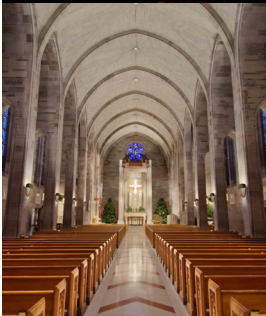

Lighting Design Group

SELECTED PROJECTS LIST CENTERS OF WORSHIP

Grand Mosque_____	Al Ain, UAE
Ahavath Achim Synagogue Center of Worship_____	Atlanta, GA
Beth Jacob Synagogue_____	Atlanta, GA
Browns Community Church_____	Alpharetta, GA
Cathedral of Christ the King_____	Atlanta, GA
Clermont United Methodist Church_____	Clermont, FL
Emory University – Canon Chapel Improvements_____	Atlanta, GA
Emory University – Candler School of Theology & Center of Ethics_____	Atlanta, GA
First Baptist Church of America*_____	Providence, RI
Forest Lawn Hall of the Crucifixion/Resurrection *_____	Glendale, CA
Grace Community Church of the Valley *_____	Ligonier, PA
Holy Vietnamese Martyrs Catholic Church _____	Norcross, Georgia
Hidd Al Saadiyat Mosque_____	Abu Dhabi, UAE
Leading the Way - 1570 Northside_____	Atlanta, GA
Mariner’s Church_____	Irvine, CA
Master’s College – The MacArthur Chapel *_____	Santa Clarita, CA
Metropolitan Baptist Church_____	Largo, MD
Mt. Vernon Presbyterian Church_____	Atlanta, GA
New Covenant Bible Church_____	Cedar Rapids, IA
Ngong Ping 360 Buddhist Interpretive Center_____	Hong Kong, PRC
Perimeter Church _____	Johns Creek, GA
Sacred Heart Church_____	Atlanta, GA
St. Brigid of Kildare – Meeting Hall & Offices_____	Columbus, OH
St. John Neumann Church_____	Lilburn, GA
St. Monica’s Church (MarCAD)*_____	Santa Monica, CA
St. Peter Chapel_____	Roswell, GA
Temple Sinai Synagogue_____	Sandy Springs, GA
University of Judaism – Gindi Auditorium *_____	Los Angeles, CA
University of Tampa – Sykes Chapel_____	Tampa, FL
Woodward Academy – Chapel & Multipurpose Hall_____	Atlanta, GA