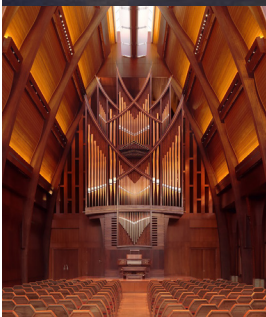

Lighting Design Group

SELECTED PROJECTS LIST CENTERS OF WORSHIP

Grand Mosque_____	Al Ain, UAE
Ahavath Achim Synagogue Center of Worship_____	Atlanta, GA
Beth Jacob Synagogue_____	Atlanta, GA
Browns Community Church_____	Alpharetta, GA
Cathedral of Christ the King_____	Atlanta, GA
Clermont United Methodist Church_____	Clermont, FL
Emory University – Canon Chapel Improvements_____	Atlanta, GA
Emory University – Candler School of Theology & Center of Ethics_____	Atlanta, GA
First Baptist Church of America*_____	Providence, RI
Forest Lawn Hall of the Crucifixion/Resurrection *_____	Glendale, CA
Grace Community Church of the Valley *_____	Ligonier, PA
Holy Vietnamese Martyrs Catholic Church _____	Norcross, Georgia
Hidd Al Saadiyat Mosque_____	Abu Dhabi, UAE
Leading the Way - 1570 Northside_____	Atlanta, GA
Mariner’s Church_____	Irvine, CA
Master’s College – The MacArthur Chapel *_____	Santa Clarita, CA
Metropolitan Baptist Church_____	Largo, MD
Mt. Vernon Presbyterian Church_____	Atlanta, GA
New Covenant Bible Church_____	Cedar Rapids, IA
Ngong Ping 360 Buddhist Interpretive Center_____	Hong Kong, PRC
Perimeter Church _____	Johns Creek, GA
Sacred Heart Church_____	Atlanta, GA
St. Brigid of Kildare – Meeting Hall & Offices_____	Columbus, OH
St. John Neumann Church_____	Lilburn, GA
St. Monica’s Church (MarCAD)*_____	Santa Monica, CA
St. Peter Chapel_____	Roswell, GA
Temple Sinai Synagogue_____	Sandy Springs, GA
University of Judaism – Gindi Auditorium *_____	Los Angeles, CA
University of Tampa – Sykes Chapel_____	Tampa, FL
Woodward Academy – Chapel & Multipurpose Hall_____	Atlanta, GA