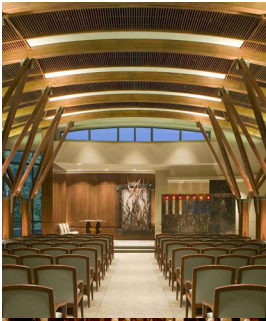

Lighting Design Group

SELECTED PROJECTS LIST CENTERS OF WORSHIP

Grand Mosque_____	Al Ain, UAE
Ahavath Achim Synagogue Center of Worship_____	Atlanta, GA
Beth Jacob Synagogue_____	Atlanta, GA
Browns Community Church_____	Alpharetta, GA
Cathedral of Christ the King_____	Atlanta, GA
Clermont United Methodist Church_____	Clermont, FL
Emory University – Canon Chapel Improvements_____	Atlanta, GA
Emory University – Candler School of Theology & Center of Ethics_____	Atlanta, GA
First Baptist Church of America*_____	Providence, RI
Forest Lawn Hall of the Crucifixion/Resurrection *_____	Glendale, CA
Grace Community Church of the Valley *_____	Ligonier, PA
Holy Vietnamese Martyrs Catholic Church _____	Norcross, Georgia
Hidd Al Saadiyat Mosque_____	Abu Dhabi, UAE
Leading the Way - 1570 Northside_____	Atlanta, GA
Mariner’s Church_____	Irvine, CA
Master’s College – The MacArthur Chapel *_____	Santa Clarita, CA
Metropolitan Baptist Church_____	Largo, MD
Mt. Vernon Presbyterian Church_____	Atlanta, GA
New Covenant Bible Church_____	Cedar Rapids, IA
Ngong Ping 360 Buddhist Interpretive Center_____	Hong Kong, PRC
Perimeter Church _____	Johns Creek, GA
Sacred Heart Church_____	Atlanta, GA
St. Brigid of Kildare – Meeting Hall & Offices_____	Columbus, OH
St. John Neumann Church_____	Lilburn, GA
St. Monica’s Church (MarCAD)*_____	Santa Monica, CA
St. Peter Chapel_____	Roswell, GA
Temple Sinai Synagogue_____	Sandy Springs, GA
University of Judaism – Gindi Auditorium *_____	Los Angeles, CA
University of Tampa – Sykes Chapel_____	Tampa, FL
Woodward Academy – Chapel & Multipurpose Hall_____	Atlanta, GA